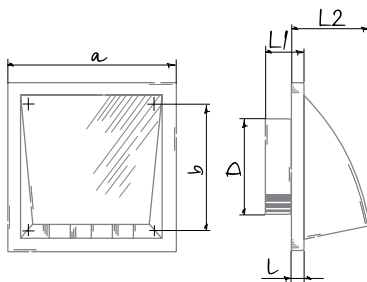

Decor ... HK

Plastic weatherproof cowl

Features

- Outer wall mounting
- Gravity backdraft damper for back flow prevention
- Protection grille against birds and rodents
- Temperature- and UV-resistant antistatic plastic
- Flush mounted fasteners
- Easy maintenance

Overall Dimensions and Mounting

Model	Dimensions [mm]						Air pass [m ²]
	a	b	l	L1	L2	Ø D	
Decor 155x155/100HK	154	110	15	45	87	100	0.008
Decor 185x185/125HK	186	142	15	45	101	125	0.012
Decor 185x185/150HK	186	142	15	50	101	150	0.012

Ordering Information

Part Number	Model	Description
BLABGR100C	Decor 155x155/100HK	GRILLE, COWL, WEATHERPROOF WHITE, 100 mm
BLABGR125C	Decor 185x185/125HK	GRILLE, COWL, WEATHERPROOF WHITE, 125 mm
BLABGR150C	Decor 185x185/150HK	GRILLE, COWL, WEATHERPROOF WHITE, 150 mm