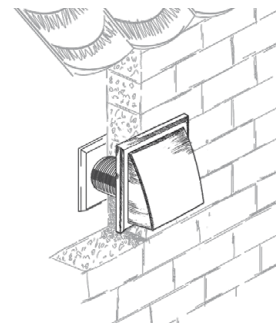

Decor ... HK

Plastic weatherproof cowl

Features

- Outer wall mounting
- Gravity backdraft damper for back flow prevention
- Protection grille against birds and rodents
- Temperature- and UV-resistant antistatic plastic
- Flush mounted fasteners
- Easy maintenance

Overall Dimensions and Mounting

Model	Dimensions [mm]						Air pass [m ²]
	a	b	l	L1	L2	Ø D	
Decor 155x155/100HK	154	110	15	45	87	100	0.008
Decor 185x185/125HK	186	142	15	45	101	125	0.012
Decor 185x185/150HK	186	142	15	50	101	150	0.012

Ordering Information

Part Number	Model	Description
BLABGR100C	Decor 155x155/100HK	GRILLE, COWL, WEATHERPROOF WHITE, 100 mm
BLABGR125C	Decor 185x185/125HK	GRILLE, COWL, WEATHERPROOF WHITE, 125 mm
BLABGR150C	Decor 185x185/150HK	GRILLE, COWL, WEATHERPROOF WHITE, 150 mm