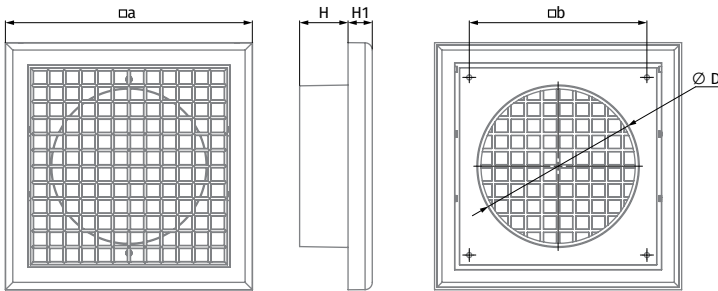

### Overall Dimensions

Model	Dimensions [mm]					Air pass [m <sup>2</sup> ]
	□ a	□ b	Ø D	H	H1	
DECOR-EG 155x155/100s	153	110	99.5	30	15	0.0072
DECOR-EG 185x185/125s	186	142	124.8	30	15	0.0112
DECOR-EG 185x185/150s	186	142	149.6	35	15	0.0162

### Ordering Information

Part Number	Model	Description
BLABGR100WHE	DECOR-EG 155x155/100s	GRILLE, EGGCRATE, WHITE, 100 mm - C/W INSECT MESH
BLABGR125WHE	DECOR-EG 185x185/125s	GRILLE, EGGCRATE, WHITE, 125 mm - C/W INSECT MESH
BLABGR150WHE	DECOR-EG 185x185/150s	GRILLE, EGGCRATE, WHITE, 150 mm - C/W INSECT MESH